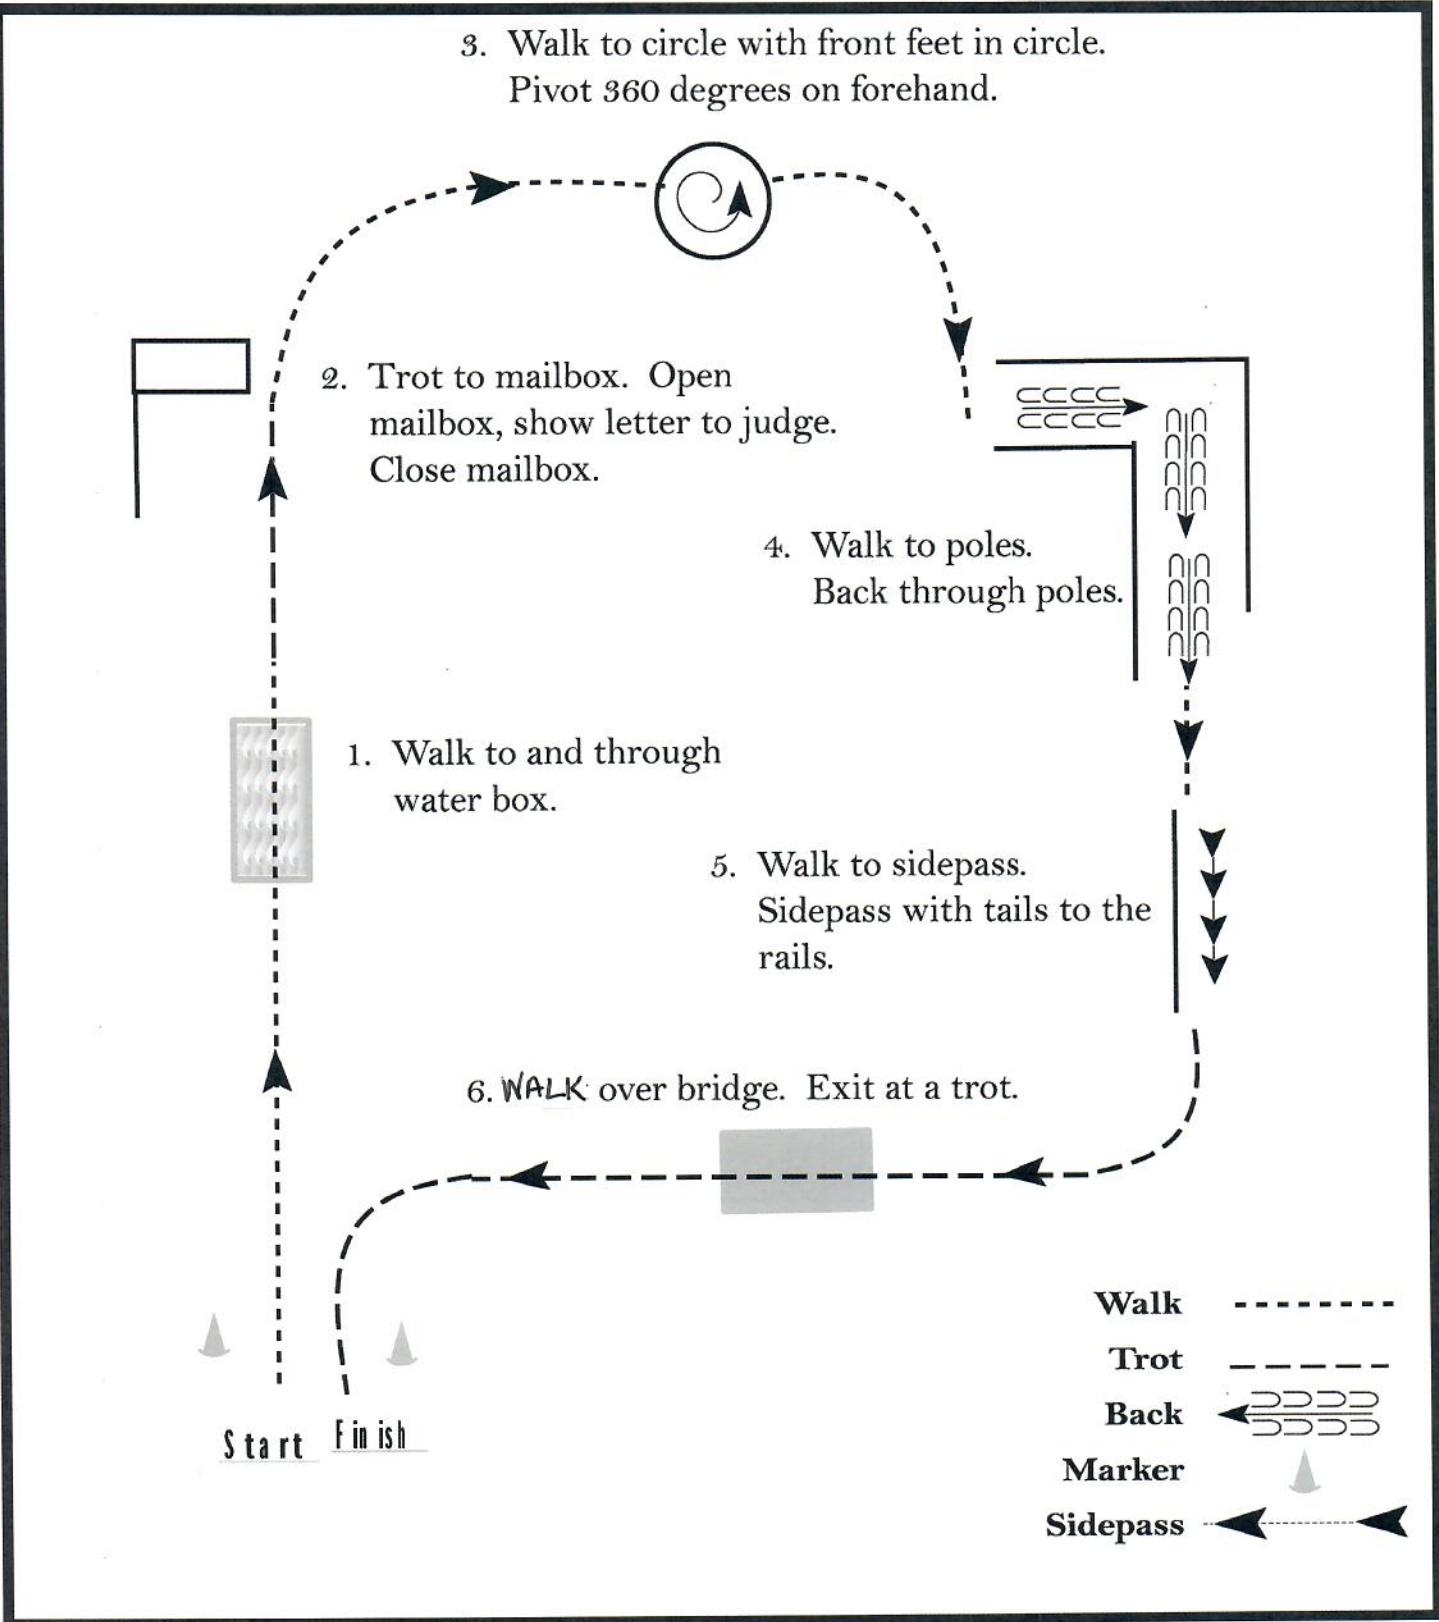

Judges Signature:

Carousel Charity Horse Show

GV-In Hand Trail Jr and Sr Open (452,453)

Show Date: 03/27/2025

WWW.HORSESHOWPATTERNS.COM

WWW.HORSESHOWPATTERNS.COM

[MHP/HO-3]

Pattern Provided by: