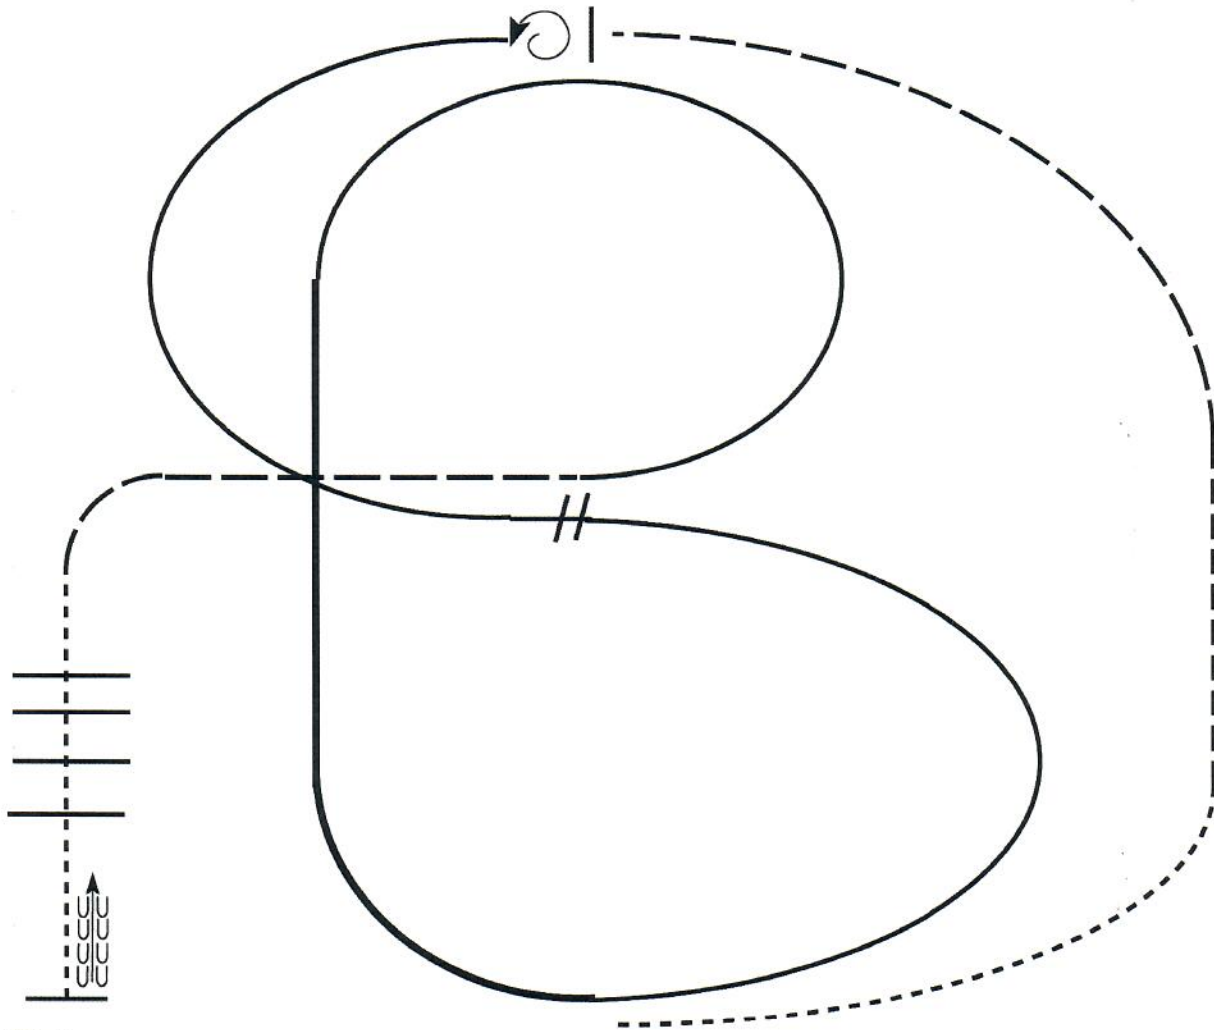

Carousel Charity Horse Show

3v-WJ Ranch Riding Jog 4 lope Ext jog 4 Ext lope (434,435,436,437)

Show Date: 03/27/2025

www.horseshowpatterns.com

www.horseshowpatterns.com

1. Walk
2. Trot
3. Extend the trot, at the top of the arena, stop
4. 360 degree turn to the left
5. Left lead 1/2 circle, lope to the center
6. Change leads (simple or flying)
7. Right lead 1/2 circle
8. Extended lope up the long side of arena (right lead)
9. Collect back to a lope around the top of the arena and back to center
10. Break down to an extended trot
11. Walk over poles.
12. Stop and back

Walk	-----
Jog	-----
Extended Jog	-----
Lope	—————
Lead Change	//
Back	←
Marker	(B)

[RR/1]

Pattern Provided by: