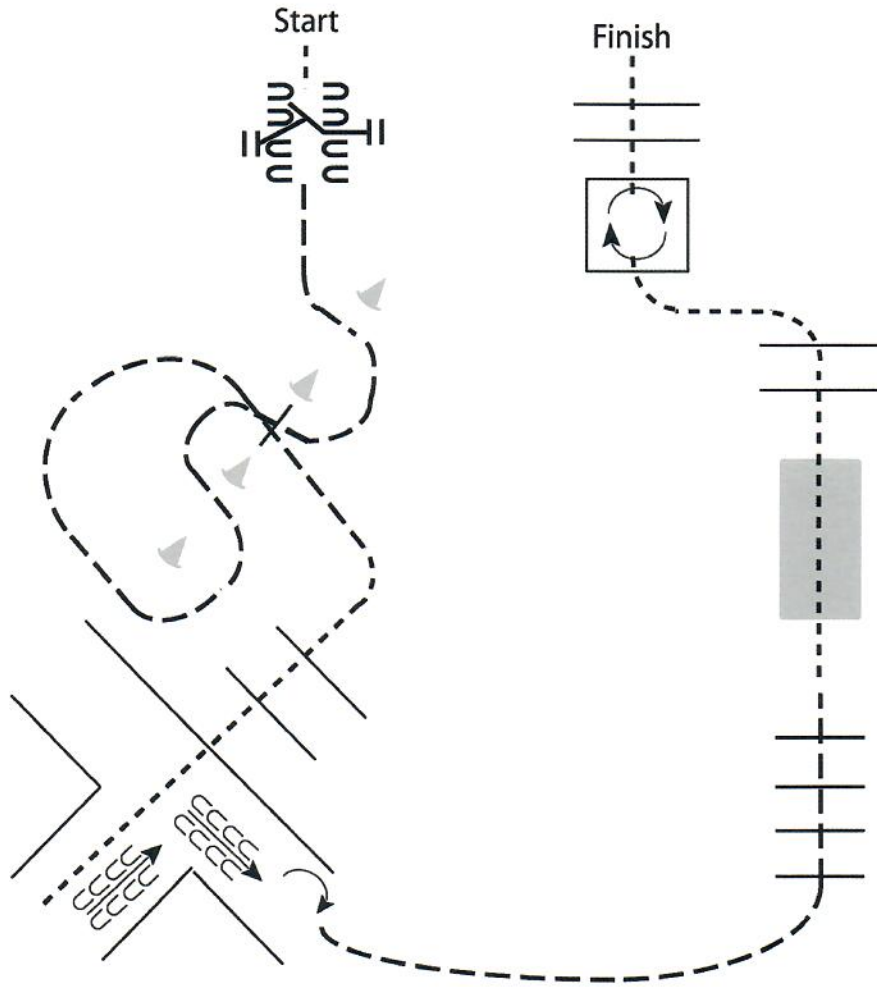

Show Date: 03/27/2025

www.horseshowpatterns.com

www.horseshowpatterns.com

Begin at Start.

1. Walk to and work gate.
2. Jog through cones.
3. Lope right lead to poles.
4. Jog over poles into chute.
5. Back the L.
6. Lope left lead over poles.
7. Side pass left over poles.
8. Walk over bridge, poles and into box.
9. Perform a 360 degree turn to the right, walk out of box and over poles to finish.

Walk	-----
Jog	- - - - -
Extended Jog	— — — —
Lope	—————
Leg Yield	
Lead Change	— / —
Back	← ← ← ← ←
Marker	⊙ B
Sidepass	← — — — — →

[T/2-3]

Pattern Provided by:

Carousel Charity Horse Show

GV-Open Jr and Sr/Amt/ WJ WT Trail (429,430,432,433)

Show Date: 03/27/2025

www.horseshowpatterns.com

www.horseshowpatterns.com

1. Walk to and work gate.
2. Jog through cones.
3. Walk over poles into chute.
4. Back out of chute; turn 180 degrees right.
5. Jog over poles to bridge.
6. Walk over bridge and poles.
7. Walk into box and perform a 360 degree turn to the right.
8. Walk out of box and over poles.