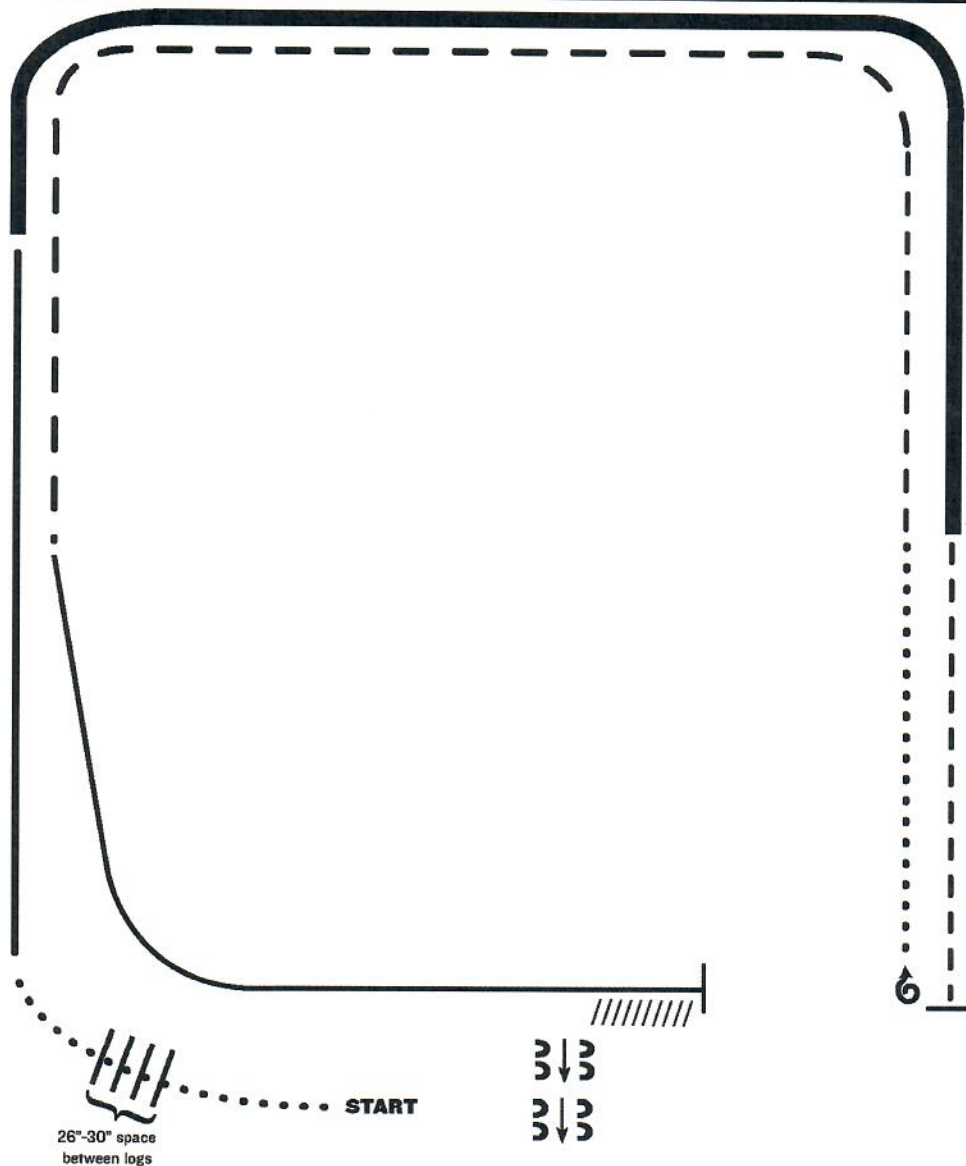

Carousel Charity Horse Show

Gv-Ranch Riding WJL all divisions (462463,464,465)

Show Date: 03/27/2025

WWW.HORSESHOWPATTERNS.COM

WWW.HORSESHOWPATTERNS.COM

1. Walk
2. Walk over logs
3. Lope right lead
4. Extended lope (right lead)
5. Trot
6. Stop, 1 1/2 turns right
7. Walk
8. Trot
9. Extended trot
10. Lope left lead
11. Stop and Back
12. Side pass right

Note: The drawn description of this pattern is only intended for the general depiction of the pattern. Exhibitors should utilize the arena space to best exhibit their horses.

[RR/AQHA-6]

Pattern Provided by: