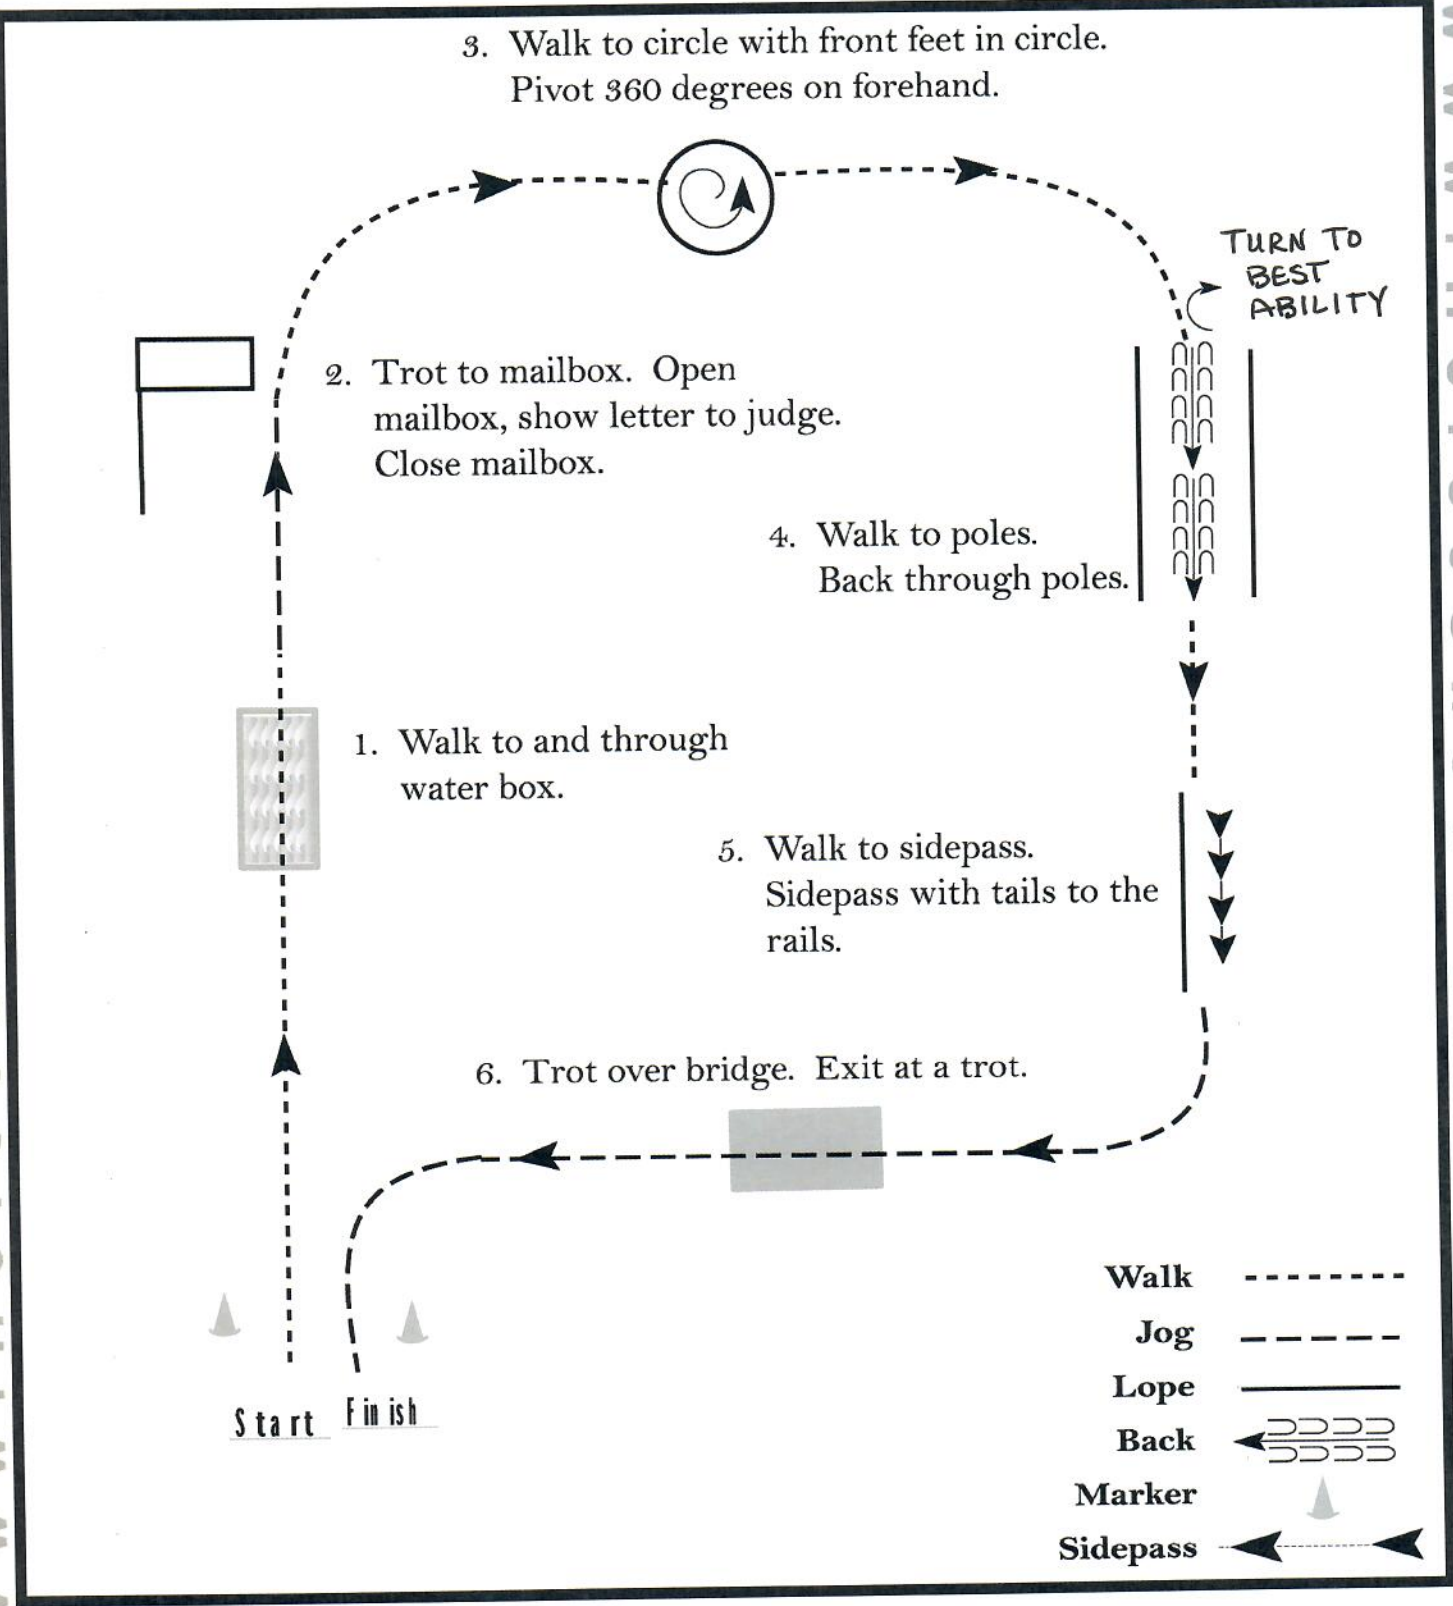

Carousel Charity Horse Show

GV-In Hand Trail Amt and Your (454,455,456,)

Show Date: 03/27/2025

WWW.HORSESHOWPATTERNS.COM

WWW.HORSESHOWPATTERNS.COM

[MHP/HO-1]

Pattern Provided by: