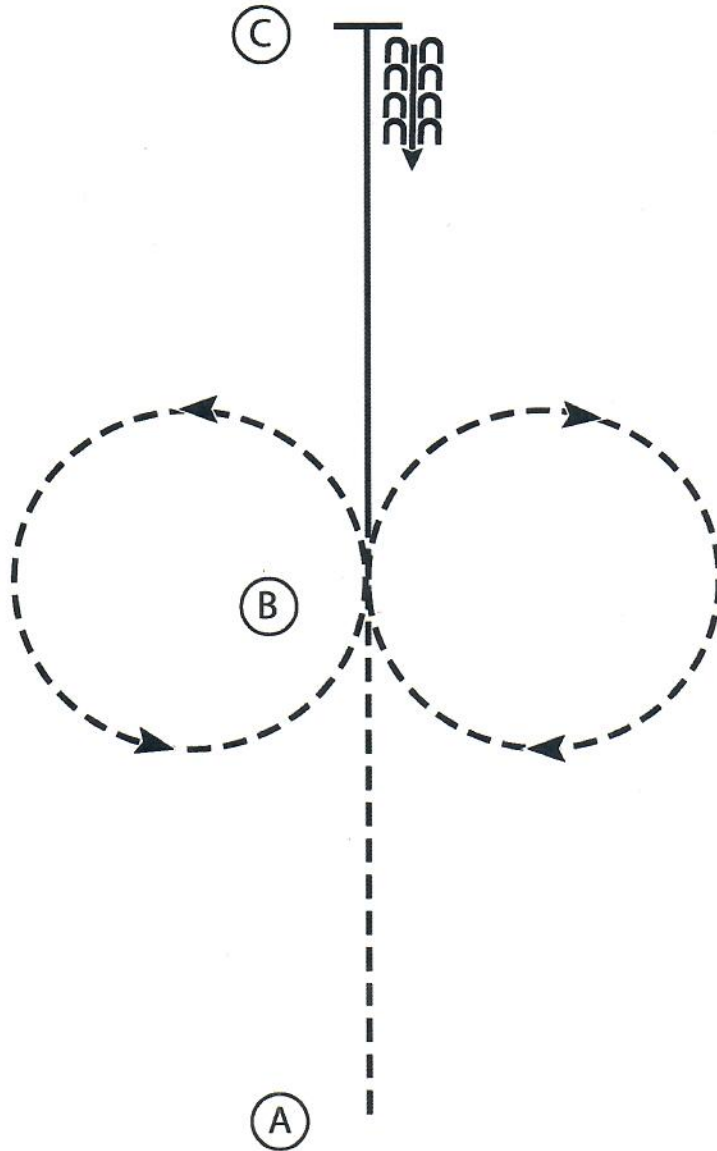

Carousel Charity Horse Show

GV- English Equitation WTC all divisions (477,478,479)

Show Date: 03/27/2025

WWW.HORSESHOWPATTERNS.COM

WWW.HORSESHOWPATTERNS.COM

1. Sitting trot A to B
2. At B posting trot circle to the right
3. At B posting trot circle to the left
4. At B canter on the left lead to C
5. At C stop and back 4 steps