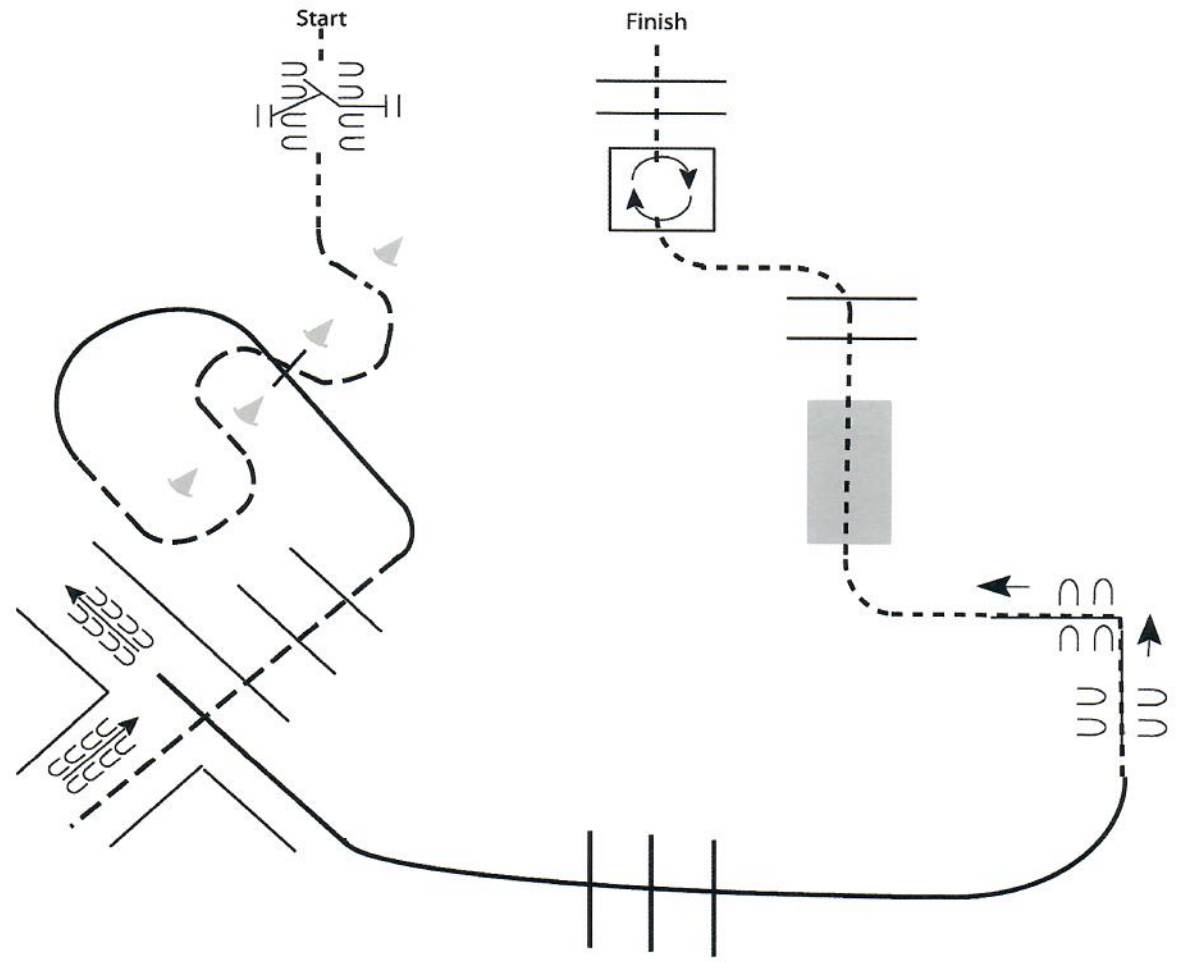

Walk	-----
Jog	- - - - -
Extended Jog	-----
Lope	—————
Leg Yield	
Lead Change	↘
Back	← U U U U U U
Marker	ⓑ
Sidepass	←-----→

[T/1-2]

Pattern Provided by:

Carousel Charity Horse Show

GV-Trail WJL/WTC Jr and Sr (457,458)

Show Date: 03/27/2025

www.horseshowpatterns.com

www.horseshowpatterns.com

Begin at Start.

1. Walk to and work gate.
2. Jog through cones.
3. Lope right lead to poles.
4. Jog over poles into chute.
5. Back the L.
6. Lope left lead over poles.
7. Side pass left over poles.
8. Walk over bridge, poles and into box.
9. Perform a 360 degree turn to the right, walk out of box and over poles to finish.