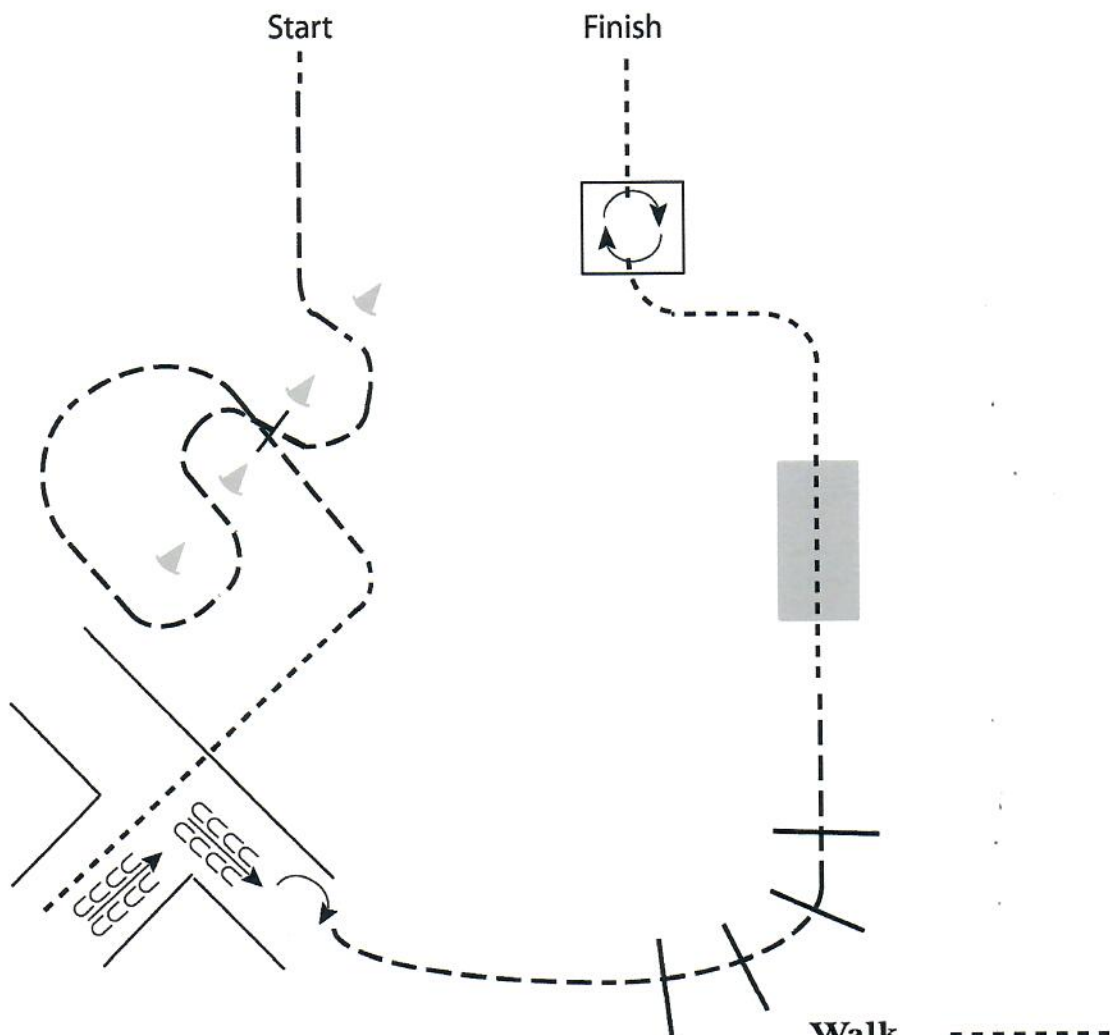

Judges Signature:

Carousel Charity Horse Show

GV-Trail WJ/WT Yth (431)

Show Date: 03/27/2025

WWW.HORSESHOWPATTERNS.COM

WWW.HORSESHOWPATTERNS.COM

1. Jog through cones.
2. Walk into chute.
3. Back out of chute; turn 180 degrees right.
4. Jog over poles to bridge.
5. Walk over bridge.
6. Walk into box and perform a 360 degree turn to the right.
7. Walk out of box to finish.

1. Walk A to B.
2. At B posting trot a circle to the right on the proper diagonal.
3. At B posting trot a circle to the left on the proper diagonal.
4. At B sitting trot to C.
5. At C stop and back approximately one horse length.